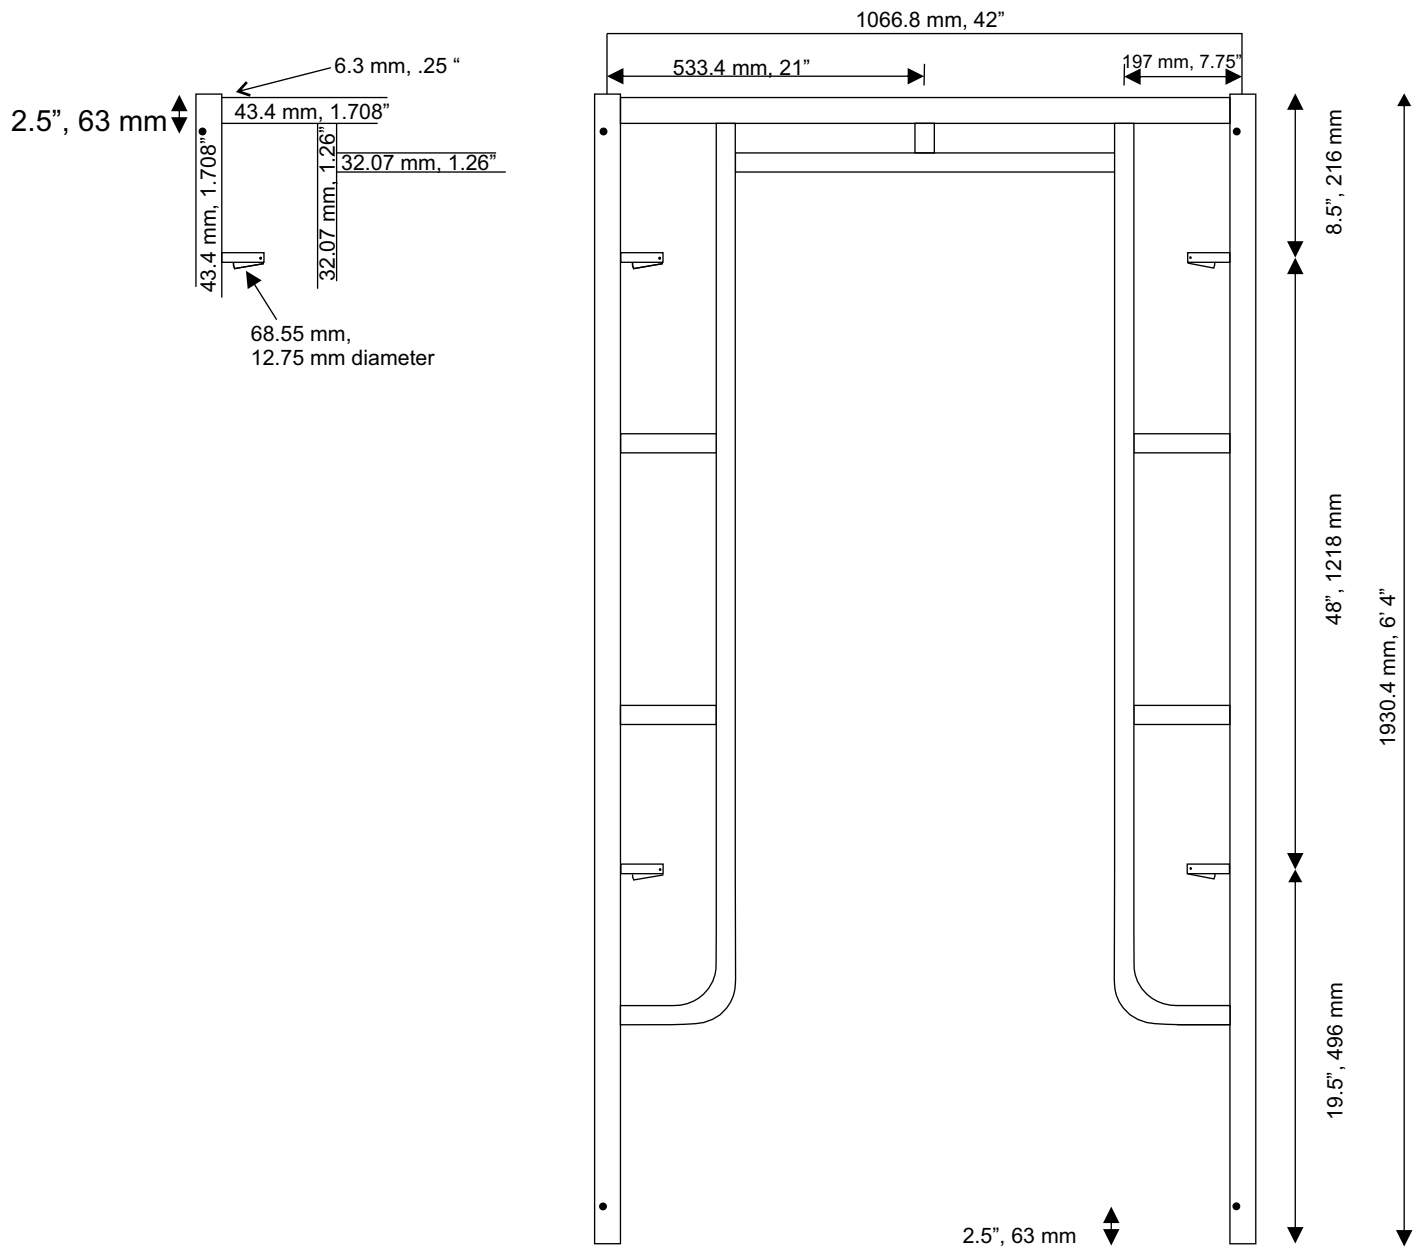

ABLE 42" x 6'4" Walk Through Scaffold

GGP426W